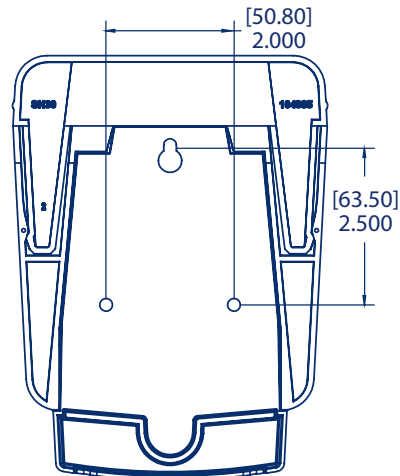

### Specifications

SKU	Color	Overall Size			Weight	UPC	GTIN
		L	W	H			
SN30TBK	Black Pearl	4.915"	3.969"	6.641"	0.66 lb	759376053454	10759376053451
SN30TBL	Arctic Blue	4.915"	3.969"	6.641"	0.66 lb	759376053461	10759376053468