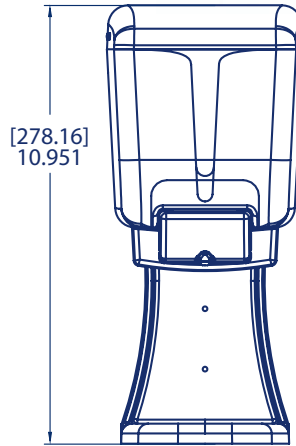

## Specifications

SKU	Color	Overall Size			Weight	UPC	GTIN
		L	W	H			
SN46TBK	Black Pearl	5.093"	3.969"	8.334"	0.81 lb	759376053478	10759376053475

Scan or visit for more information:

<https://www.sanjamar.com/product/soap-dispensers-lotion-liquid>

# Product Solutions

Classic soap dispenser drip tray attached to a 30 oz Classic soap dispenser

Classic soap dispenser drip tray attached to a 46 oz Classic soap dispenser

## Specifications

SKU	Color	Overall Size			Weight	UPC	GTIN
		L	W	H			
SDTN100BK	Black	4.208"	5.6"	4.66"	0.18 lb	759376053430	10759376053437
SDTN100WH	White	4.208"	5.6"	4.66"	0.18 lb	759376053447	10759376053444