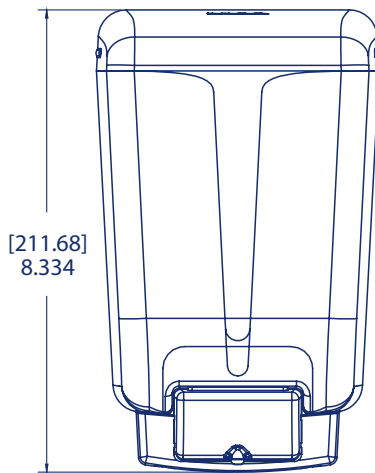

### Specifications

SKU	Color	Overall Size			Weight	UPC	GTIN
		L	W	H			
SN30TBK	Black Pearl	4.915"	3.969"	6.641"	0.66 lb	759376053454	10759376053451
SN30TBL	Arctic Blue	4.915"	3.969"	6.641"	0.66 lb	759376053461	10759376053468

## Specifications

SKU	Color	Overall Size			Weight	UPC	GTIN
		L	W	H			
SN46TBK	Black Pearl	5.093"	3.969"	8.334"	0.81 lb	759376053478	10759376053475

Scan or visit for more information:

<https://www.sanjamar.com/product/soap-dispensers-lotion-liquid>