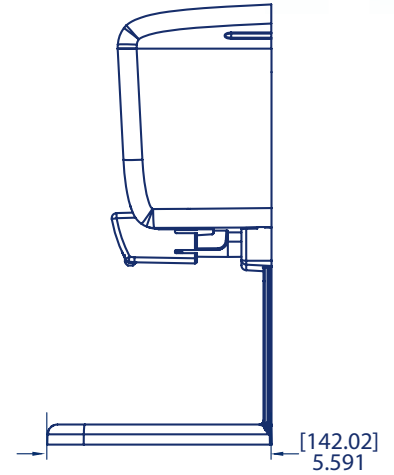

CLASSIC SOAP DISPENSERS

Product Solutions

Classic soap dispenser drip tray attached to a 30 oz Classic soap dispenser