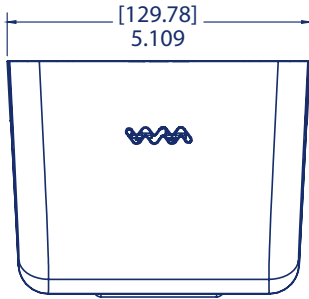

CLASSIC SOAP DISPENSERS

Product Solutions

Classic manual liquid/lotion refillable soap dispenser 46 oz

Specifications

SKU	Color	Overall Size			Weight	UPC	GTIN
		L	W	H			
SN46TBK	Black Pearl	5.093"	3.969"	8.334"	0.81 lb	759376053478	10759376053475

Scan or visit for more information:

<https://www.sanjamar.com/product/soap-dispensers-lotion-liquid>