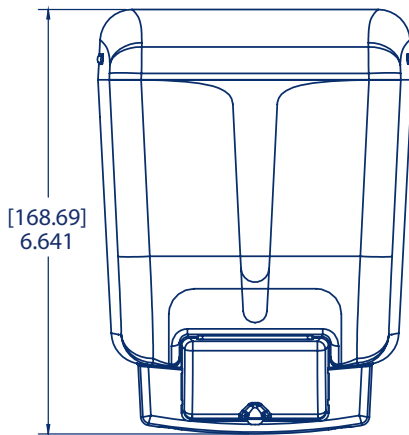

### Specifications

SKU	Color	Overall Size			Weight	UPC	GTIN
		L	W	H			
SN30TBK	Black Pearl	4.915"	3.969"	6.641"	0.66 lb	759376053454	10759376053451
SN30TBL	Arctic Blue	4.915"	3.969"	6.641"	0.66 lb	759376053461	10759376053468