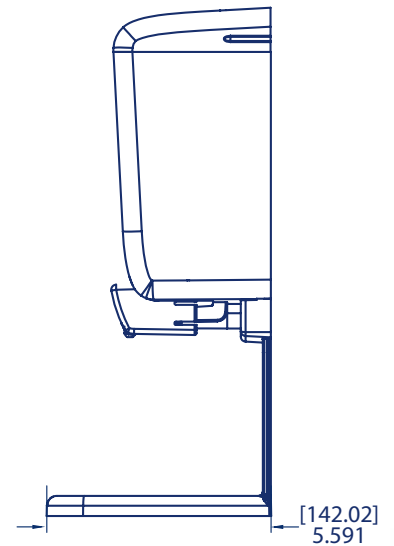

Classic soap dispenser drip tray attached to a 46 oz Classic soap dispenser