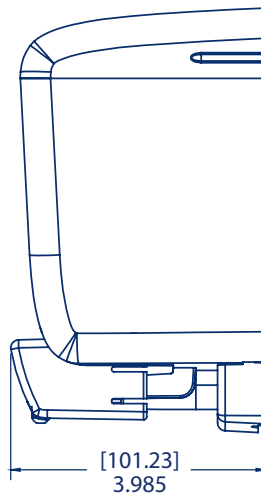

CLASSIC SOAP DISPENSERS

Product Solutions

Classic manual liquid/lotion refillable soap dispenser 30oz

Specifications

SKU	Color	Overall Size			Weight	UPC	GTIN
		L	W	H			
SN30TBK	Black Pearl	4.915"	3.969"	6.641"	0.66 lb	759376053454	10759376053451
SN30TBL	Arctic Blue	4.915"	3.969"	6.641"	0.66 lb	759376053461	10759376053468

Scan or visit for more information:

<https://www.sanjamar.com/product/soap-dispensers-lotion-liquid>

[CFS BRANDS]

san jamar