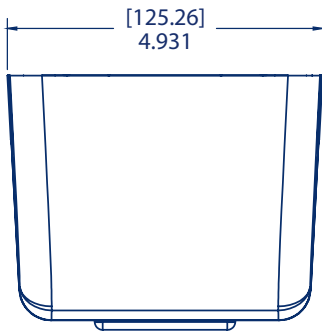

### Specifications

SKU	Color	Overall Size			Weight	UPC	GTIN
		L	W	H			
SN30TBK	Black Pearl	4.915"	3.969"	6.641"	0.66 lb	759376053454	10759376053451
SN30TBL	Arctic Blue	4.915"	3.969"	6.641"	0.66 lb	759376053461	10759376053468