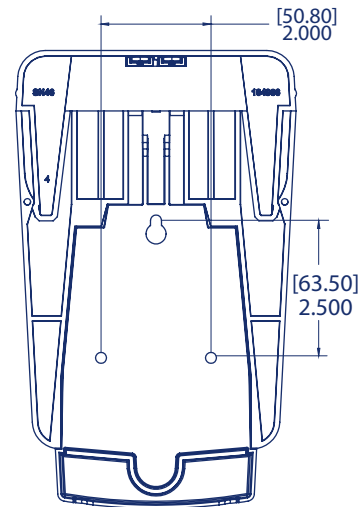

CLASSIC SOAP DISPENSERS

Product Solutions

Classic manual liquid/lotion refillable soap dispenser 46 oz

Specifications

SKU	Color	Overall Size			Weight	UPC	GTIN
		L	W	H			
SN46TBK	Black Pearl	5.093"	3.969"	8.334"	0.81 lb	759376053478	10759376053475

Scan or visit for more information:

<https://www.sanjamar.com/product/soap-dispensers-lotion-liquid>