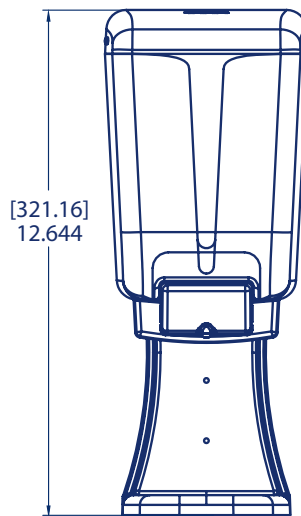

## Specifications

SKU	Color	Overall Size			Weight	UPC	GTIN
		L	W	H			
SN46TBK	Black Pearl	5.093"	3.969"	8.334"	0.81 lb	759376053478	10759376053475

Scan or visit for more information:

<https://www.sanjamar.com/product/soap-dispensers-lotion-liquid>

# Product Solutions

Classic soap dispenser drip tray attached to a 30 oz Classic soap dispenser

Classic soap dispenser drip tray attached to a 46 oz Classic soap dispenser

## Specifications

SKU	Color	Overall Size			Weight	UPC	GTIN
		L	W	H			
SDTN100BK	Black	4.208"	5.6"	4.66"	0.18 lb	759376053430	10759376053437
SDTN100WH	White	4.208"	5.6"	4.66"	0.18 lb	759376053447	10759376053444