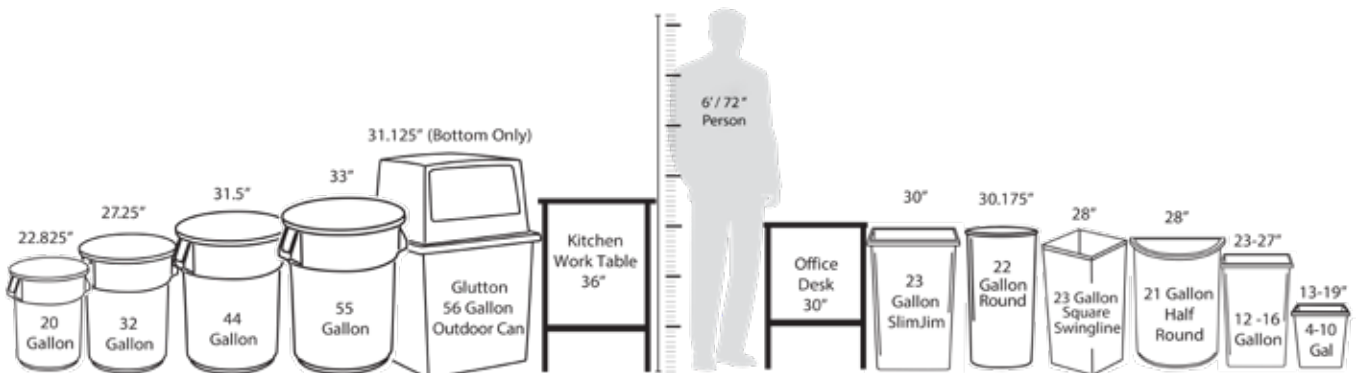

What size container is being used?

*AccuFit Can Liners available for these receptacles

Identifying Can Sizes

The Heritage Sizing Tape Measure is an excellent tool used to identify the gallon size of all cans in the industry.