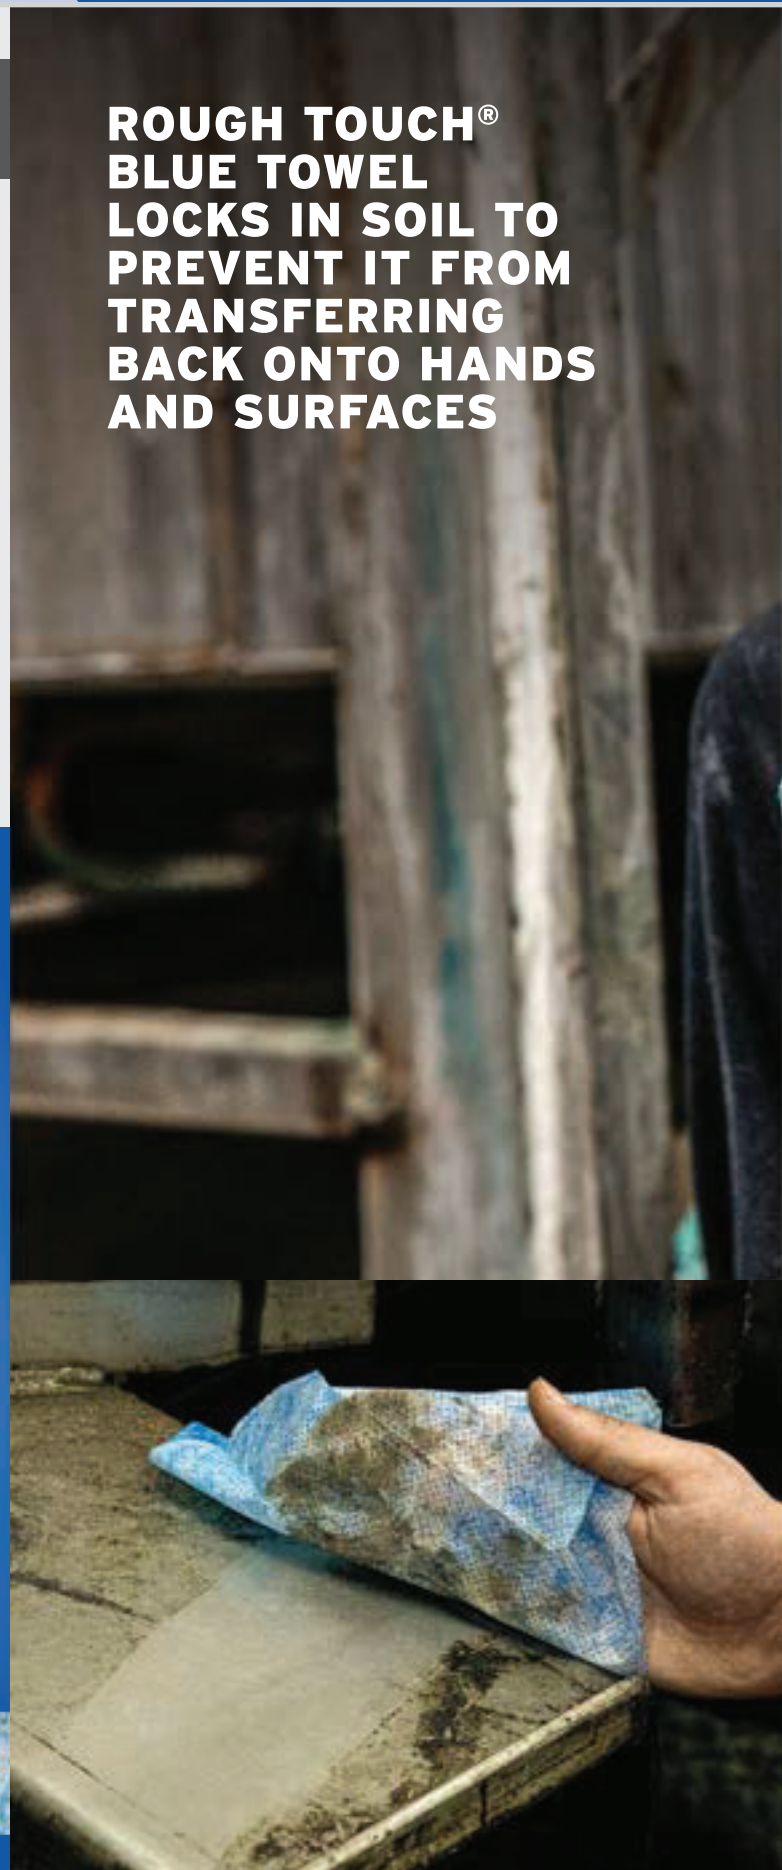

**SMOOTH
FOR TOUCH UPS**

**TEXTURED
FOR HEAVY-DUTY
SCRUBBING**