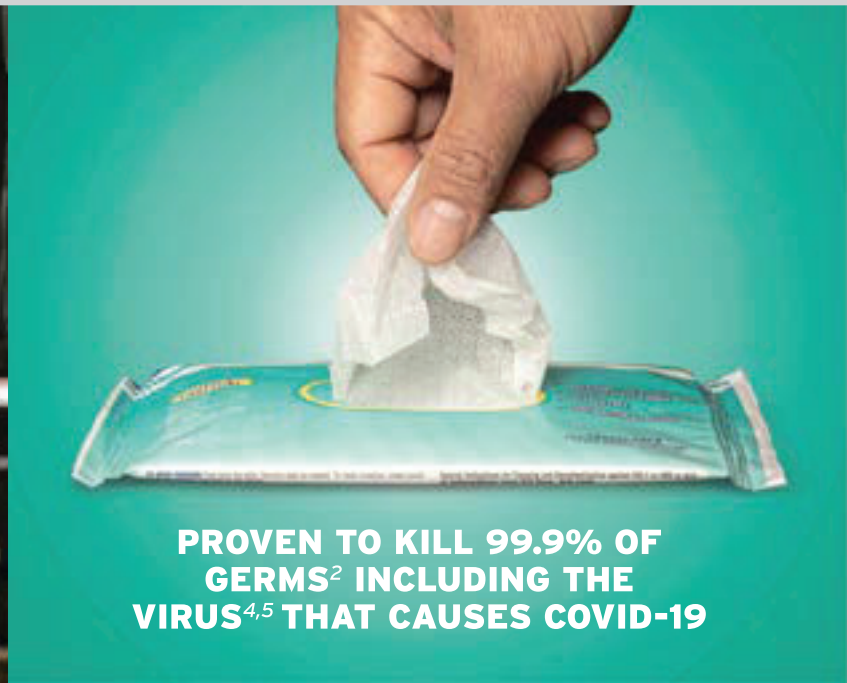

PROVEN TO KILL 99.9% OF GERMS² INCLUDING THE VIRUS^{4,5} THAT CAUSES COVID-19

SCRUBS® MEDAPHENE® PLUS DISINFECTING WIPES

- Proven to kill 99.9% of germs² including the virus^{4,5} that causes COVID-19
- One-step⁴ disinfectant⁶/sanitizer⁷
- Effective against 20 viruses and 28 bacteria in a
- Hands free dispensing when used with SCRUBS® Mounting Bracket (49-13585)
- Portable and easy to use
- No messy spray or run-off

Part #	Wipe Dimensions	Container Size
96312	6" x 8.4"	12 wipes
96365	7" x 9"	73 wipes
96390**	7" x 8"	90 wipes

²See kill claim list and product label for direction •
⁴On hard, non-porous, non-food surface • ⁵SARS-CoV-2
⁶When used according to disinfection directions •
⁷When used according to sanitizing directions
*Product is the same formula as listed under registration 6836-340 on the EPA List N website.
**Similar container size as 96365