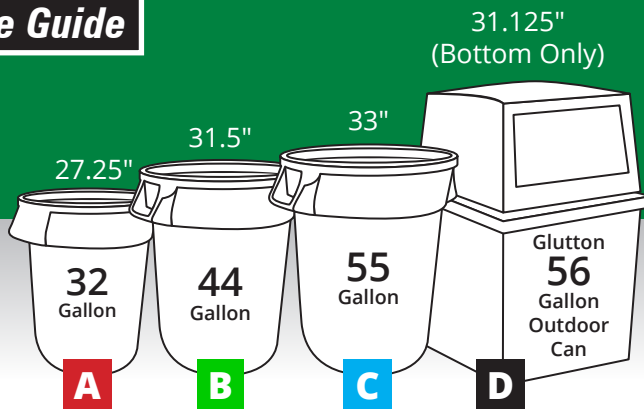

STRONG MAN

CAN LINERS

Size Guide

LINEAR LOW DENSITY REPRO CAN LINERS

are made with reprocessed polyethylene resins, resulting in a heavy gauge, economical can liner suitable for tough trash applications. They come in many sizes and weights, so no matter the tough job, we've got your **STRONGMAN**.

STRONG BENEFITS:

- ✓ Star sealed for durability and rugged applications
- ✓ Economically Superior
- ✓ Compact coreless rolls save space
- ✓ Perfect for rough and sharp materials.

Fits	Item #	Capacity	Bag Size (Inch)	Weight	Color	Bags/Case
A	SM333915	33 Gal	33 x 39	Medium Duty	Black	10/10 Rolls
A	SM333920	33 Gal	33 x 39	Heavy Duty	Black	10/10 Rolls
A	SM333923	33 Gal	33 x 39	Extra Heavy Duty	Black	10/10 Rolls
A B	SM404615	40-45 Gal	40 x 46	Medium Duty	Black	10/10 Rolls
A B	SM404620	40-45 Gal	40 x 46	Heavy Duty	Black	10/10 Rolls
A B	SM404623	40-45 Gal	40 x 46	Extra Heavy Duty	Black	10/10 Rolls
C	SM434715	56 Gal	43 x 47	Medium Duty	Black	10/10 Rolls
C	SM434720	56 Gal	43 x 47	Heavy Duty	Black	10/10 Rolls
C	SM434723	56 Gal	43 x 47	Extra Heavy Duty	Black	10/10 Rolls
D	SM385815	60 Gal	38 x 58	Medium Duty	Black	10/10 Rolls
D	SM385820	60 Gal	38 x 58	Heavy Duty	Black	10/10 Rolls
D	SM385823	60 Gal	38 x 58	Extra Heavy Duty	Black	10/10 Rolls
D	SM385828-50	60 Gal	38 x 58	Extra Heavy Duty	Black	5/10 Rolls