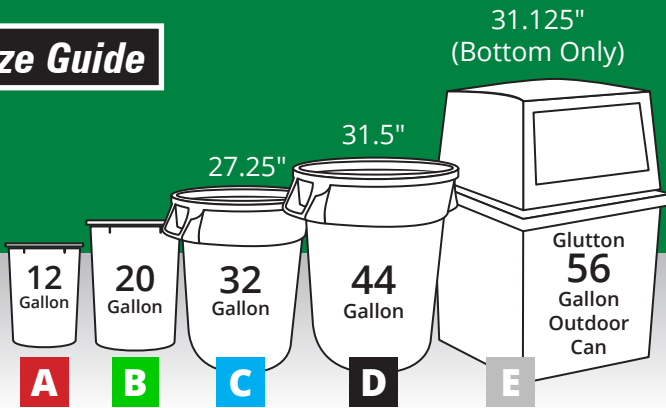

Size Guide

HI-DENSITY CAN LINERS

are made with the highest quality materials for a sturdy waste can liner. Performance-sealed bottom prevents leakage. Mineral-reinforced bags are durable. They come in many sizes and weights, so no matter the tough job, we've got your **STRONGMAN**.

STRONG BENEFITS:

- ✓ Easy-dispensing Box
- ✓ Performance Sealed Bottom
- ✓ Perfect for non-sharp objects

Fits	Item #	Capacity	Bag Size (Inch)	Mil	Color	Bags/Case
A	SMH243208	12-16 Gal	24 x 31	.24	Natural	20 / 50 Rolls
B	SMH303610	20-30 Gal	30 x 35	.31	Natural	20 / 25 Rolls
C	SMH334016	33 Gal	33 x 38	.55	Natural	10 / 25 Rolls
C	SMH334011	33 Gal	33 x 38	.35	Natural	20 / 25 Rolls
E	SMH386022	60 Gal	38 x 58	.75	Natural	6 / 25 Rolls
E	SMH386016	60 Gal	38 x 58	.55	Natural	8 / 25 Rolls
E	SMH386014	60 Gal	38 x 58	.47	Natural	8 / 25 Rolls
D	SMH404822	40-45 Gal	40 x 46	.75	Natural	6 / 25 Rolls
D	SMH404816	40-45 Gal	40 x 46	.55	Natural	10 / 25 Rolls
D	SMH404814	40-45 Gal	40 x 46	.47	Natural	10 / 25 Rolls
E	SMH434822	56 Gal	43 x 46	.75	Natural	6 / 25 Rolls
E	SMH434816	56 Gal	43 x 46	.55	Natural	8 / 25 Rolls