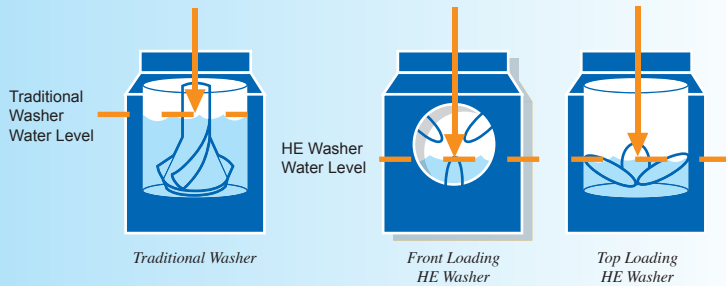

### Traditional Washer

- High water volume
- Lots of Suds

### HE Washer

- Low water volume
- Less Suds
- Need special detergent

- 2-in1 Stain Fighting Power
- Cleans over 101 stains
- Whiter Whites, Brighter Brights!\*
- Baking Soda Fresh
- Fresh Scent