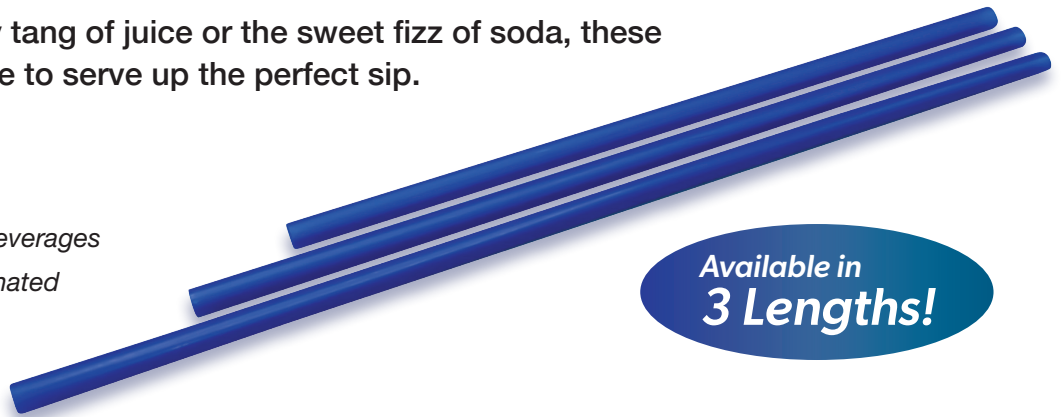

## GIANT BLUE STRAWS (PAPER WRAPPED)

These Empress Straws, made of vibrant blue polypropylene, bring a hint of summer sky and a pop of color and fun to any beverage.

Whether you crave the citrusy tang of juice or the sweet fizz of soda, these giant straws offer superior size to serve up the perfect sip.

### *Ideal for beverages, such as:*

- Juices and juice boxes
- Soda and other carbonated beverages
- Iced tea and other non-carbonated chilled drinks
- Water

Available in  
**3 Lengths!**

ITEM #	DESC	PACK
E160900BLU	Giant Paper Wrapped PP Straw 9" Dark Blue , 7.4 mm Diameter	4 / 300 cs
E161025BLU	Giant Paper Wrapped PP Straw 10.25" Dark Blue 7.4 mm Diameter	4 / 400 cs
E161200BLU	Giant Paper Wrapped PP Straw 12" Dark Blue 7.4 mm Diameter	4 / 300 cs