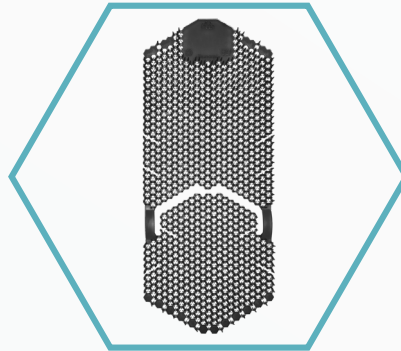

Tsunami

60-day vertical urinal screen