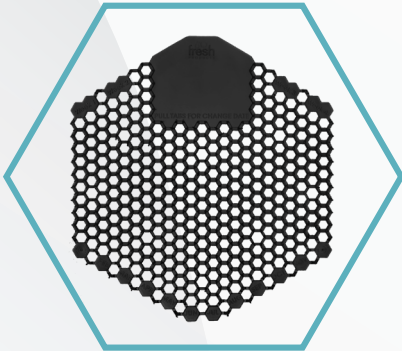

the dark side of **INNOVATION**

Step into a new realm of freshness with our innovative black products designed to elevate your restroom experience. Introducing "The Dark Side of Innovation" – where style meets functionality. Say goodbye to mundane restroom aesthetics and embrace the sophistication of our all-black product line.