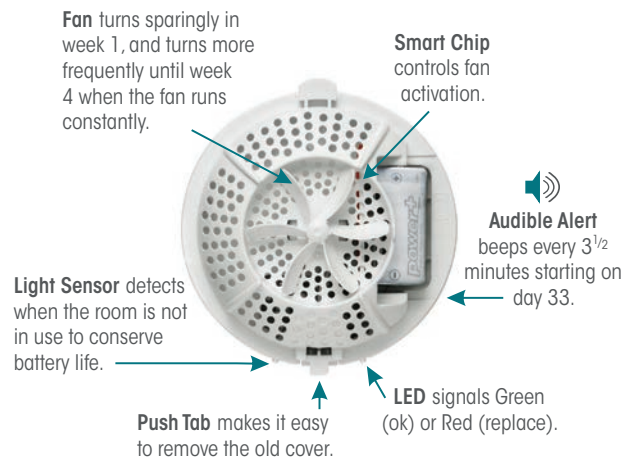

INTENSITY	Fragrance	Color
	Herbal Mint	
	Honeysuckle	
	Kiwi Grapefruit	
	Fabulous	
	Summer Sunshine	
	Spiced Apple	
	Ocean Mist	
	Cotton Blossom	
	Mango	
	Citrus	
	Cucumber Melon	

Packaging

12 covers/inner
6 inners/master

Meets the "Purchase of Sustainable Cleaning Products and Materials" criteria under the LEED point management system.

For best results, choose products with matching fragrances from Fresh