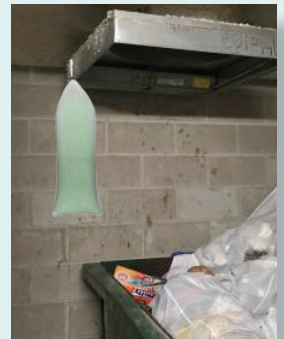

Garbage Chute

↑
INTENSITY

Available Fragrances

Item Number

● Herbal Mint	PP-F-004I004I-05
● Cherry	PP-F-004I004I-20

Packaging

4 pouches/master

fresh^{TM}
PRODUCTS

419-531-9741 • www.freshproducts.com