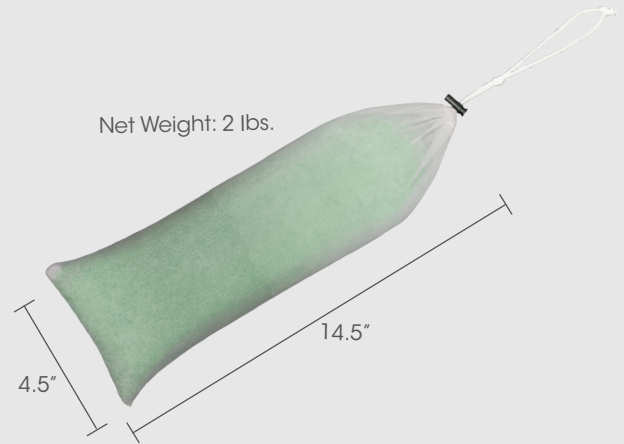

Ultra Beads

Freshens 60 - 90 days!

Replace that old school Non-Para Super Block with the new and improved Ultra Beads. Ultra Beads were designed with an intense fragrance load to tackle those hard to fight odors often found in commercial settings.

- Freshens 60 - 90 days
- Professional strength for commercial odors
- More versatile than the Non-Para Super Block
- Less bulky
- Cost effective solution