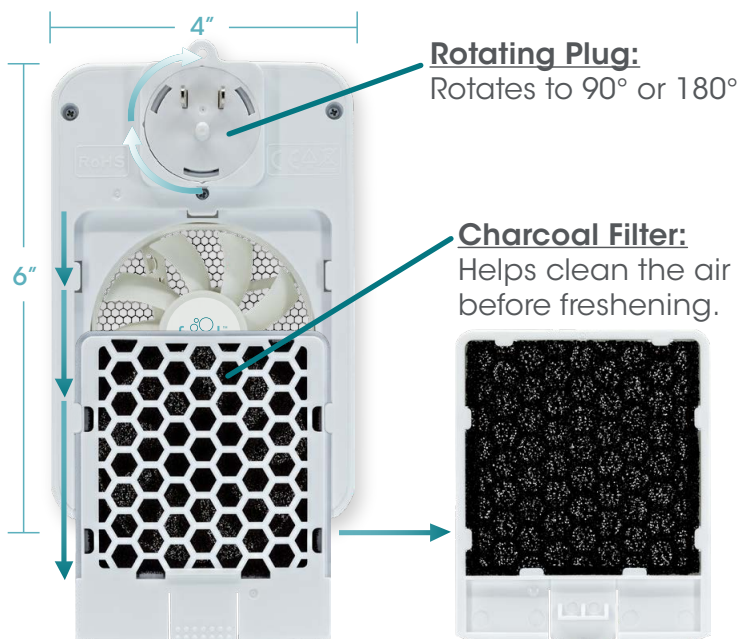

## **Intensity Display and Button:**

Intensity setting (Hi, Med, Lo)  
blinks when fan turns on

REPLACE REFILL

**REPLACE REFILL:**  
Blinks red on day 30

## **Security Tab:**

Insert outlet  
cover screw

**Fresh Logo:** Displays  
when there is power

## **Versatile**

Covers 250-500 sq. ft. Easily add additional  
dispensers for larger spaces.