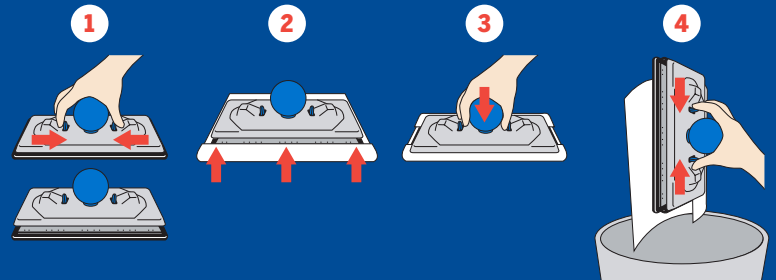

SPHERGO POP® TUCK n' GO™ Surface Cleaning Tools

- Cleaning tool designed for use with almost any disposable wiper
- Allows you to remove the soiled wipers without touching them
- Accommodates most disposable or reusable wipers; designed for use with 8"x11" wipers, but will fit any wiper that can be folded to size

Item #	Description	Case Pack
2505-SPH-MTG-EA	TUCK n' GO™ Tool	1 ea
2505-SPH-MTG	TUCK n' GO™ Tool	12/cs

SPHERGO POP® Dry Cleaning Cloths

- Use for wiping, dusting, cleaning counters and floors
- Soft and strong; herringbone pattern attracts and traps dust, dirt and debris
- 8" x 11", 100% Polyester duster folded to fit Sphergo Pop® TUCK n' GO™ tool
- Convenient 64 count bonus pack has resealable lid for sanitary storage
- Can be used dry with or without tool

Item #	Description	Size	Case Pack
N-SPH-DO664	Dry Cleaning Cloths	8" x 11"	64/bx - 6 bx/cs

How To Use TUCK n' GO™ Surface Cleaning Tool:

1. Press triggers to open plates.
2. Place tool on top of cleaning cloth. Tuck ends between the plates.
3. Press down until you hear a "click." Start cleaning!
4. When cleaning is complete, do not touch the soiled cloth. To remove, hold over refuse container. Press the triggers to reopen plates. Allow soiled cloth to slide off tool and into garbage receptacle.