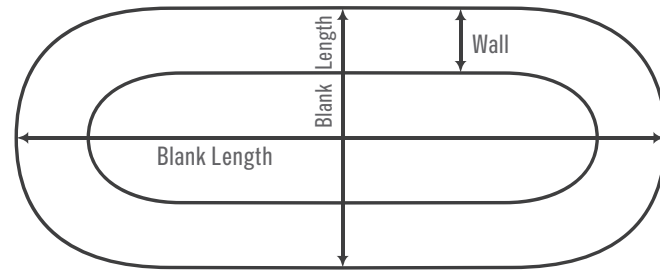

PRODUCT CODE	UPC	CIRCLE SIZE	BOTTOM DIAMETER	WALL HEIGHT	FLUID CAPACITY	PACK
--------------	-----	-------------	-----------------	-------------	----------------	------

BAKING CUP LINERS

A quality dry wax baking cup liner from McNairn can save you thousands of dollars by eliminating labor costs associated with greasing pans and messy clean-ups. Baking cup liners remove the need for non-stick aerosol sprays for further savings.

500001	770238 500015	4.5"	2"	1.25"	2 oz	20 x 500
500002	770238 500008	6"	2.25"	1.875"	2.25 oz	20 x 500
500005	770238 500053	4.5"	1.875"	1.3125"	2 oz	20 x 500

FINDING THE RIGHT BAKING CUPS FOR YOUR NEEDS

HOW TO MEASURE A BAKING CUP

HOW TO MEASURE A LOAF LINER

NOTE: DIMENSIONS ON BAKING CUPS ARE BLANK x BOTTOM x WALL HEIGHT.

To determine the proper match of baking pan and loaf liner, we have provided measurements in the product listing. To get the proper measurement, first flatten out the baking cup, loaf liner or cake liner and measure as shown above.