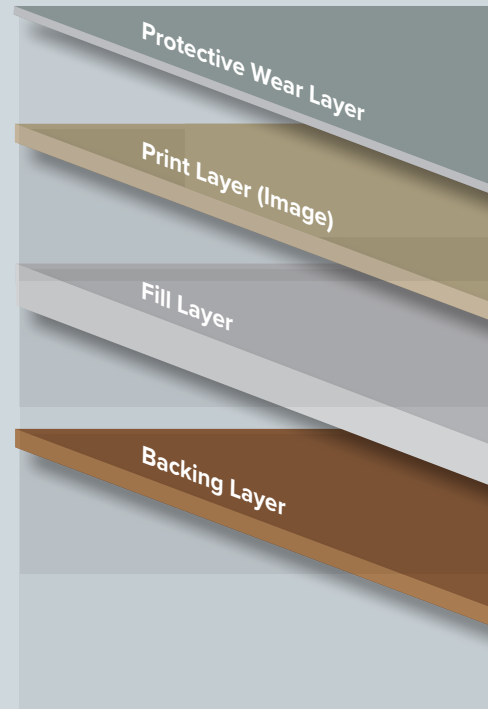

What is Luxury Vinyl Tile?

Luxury Vinyl Tile (LVT)

is composed of PVC vinyl layers, a realistic 3D photo layer, and an extremely durable protective layer. It's made to look like wood or stone, so there are a lot of options to choose from. Unlike Vinyl sheeting, Luxury Vinyl Tile comes in tile or planks that are easy to install and replace.

LVT's thin "protective wear layer" must be cleaned & maintained to prevent damage. Regular use of products in the Maxim® LVT Floor Care line will cover all LVT maintenance needs.

Why Luxury Vinyl Tile?