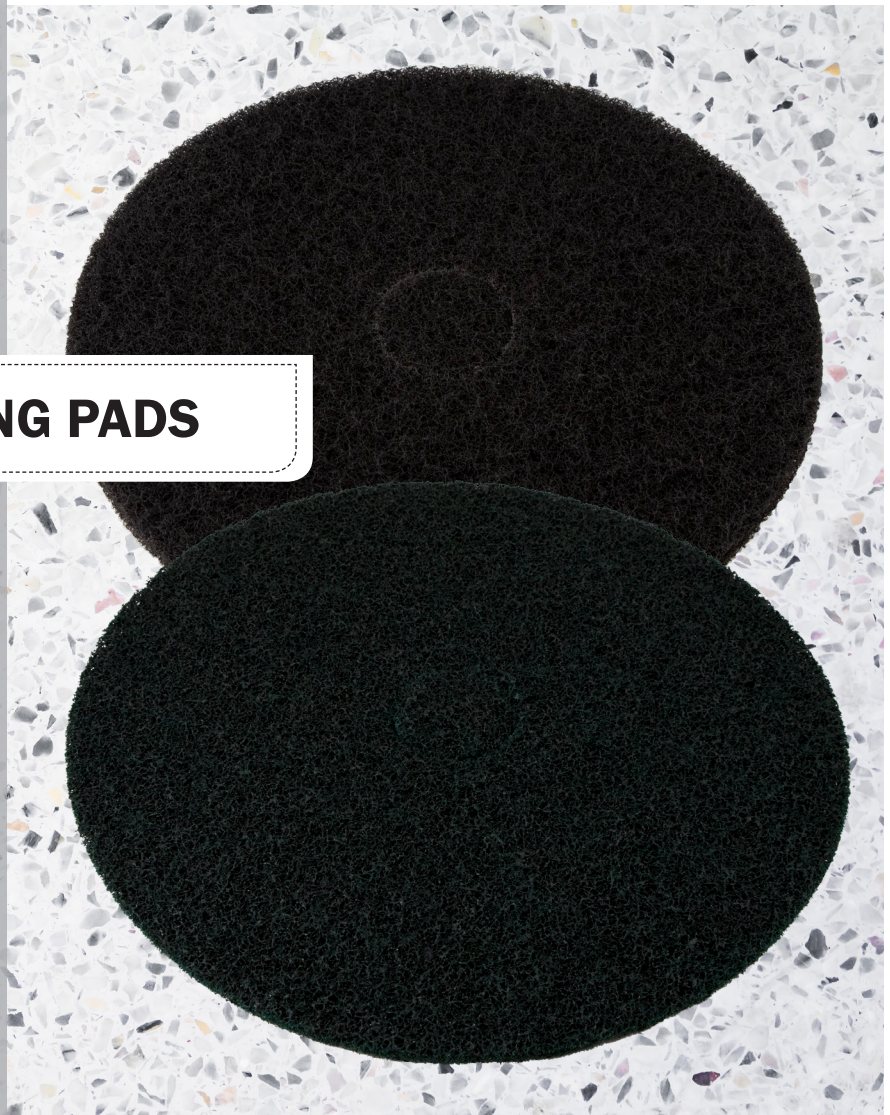

FLOOR STRIPPING PADS

BLACK STRIP FLOOR PAD

Designed for heavy-duty wet stripping, these pads have a very aggressive texture and are optimal for removing wax, dirt and any finish. Tough, durable and built to perform, these pads are best used with 175-300 RPM machines.

HIGH PERFORMANCE STRIPPING FLOOR PAD

The most abrasive stripping pad, tear resistant and long wearing. Highly aggressive, a wide open mesh construction allows solutions to flow through these 5/8" pads without loading or build - up. These pads are best used with 175-300 RPM machines.

ITEM #	PACK	MACHINE RPM	SHAPE	SIZE	COLOR	
PBLA12	5 / CS	175-300	ROUND	12"	BLACK	VERY AGGRESSIVE
PBLA13	5 / CS	175-300	ROUND	13"	BLACK	VERY AGGRESSIVE
PBLA14	5 / CS	175-300	ROUND	14"	BLACK	VERY AGGRESSIVE
PBLA17	5 / CS	175-300	ROUND	17"	BLACK	VERY AGGRESSIVE
PBLA19	5 / CS	175-300	ROUND	19"	BLACK	VERY AGGRESSIVE
PBLA20	5 / CS	175-300	ROUND	20"	BLACK	VERY AGGRESSIVE
PEME17	5 / CS	175-300	ROUND	17"	EMERALD	MOST ABRASIVE
PEME20	5 / CS	175-300	ROUND	20"	EMERALD	MOST ABRASIVE