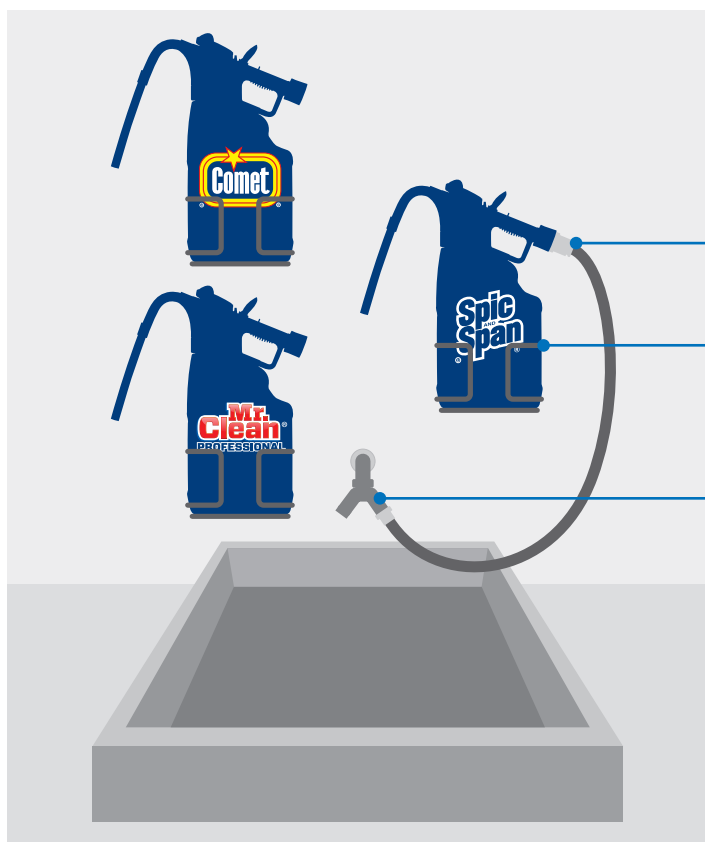

Easy-to-use slide bar - selects between product or water for diluting or rinsing.

COST SAVINGS

1 gallon of Spic and Span or Comet Deep Clean concentrate fills up to **70** 32 oz bottles

FIND A SOLUTION THAT MEETS YOUR NEEDS

Spic & Span
**DISINFECTING
 ALL-PURPOSE SPRAY
 & GLASS CLEANER**

Comet
**DEEP
 CLEAN**

Mr. Clean
PROFESSIONAL
**FINISHED
 FLOOR
 CLEANER**

FEATURES	<ul style="list-style-type: none"> Powerful 3-in-1 formula replaces 3 products with 1, for less inventory, more productivity Cleans with 50% fewer strokes* saving you time and labor No pre-cleaning step required for general disinfection** 	<ul style="list-style-type: none"> Comet Deep Clean removes soap scum, delivering a noticeable clean versus the leading competitor Non-abrasive formula cleans greasy soap scum with 50% fewer strokes,* saving time and labor 	<ul style="list-style-type: none"> Excellent cleaning and shine preservation for a wide range of shiny finished floors Non-butyl, non-corrosive
COST EFFECTIVENESS	Fills up to 70 32oz spray bottles (1:14 dilution ratio)	Fills up to 70 32oz spray bottles (1:14 dilution ratio)	Fills up to 38 4-gallon buckets (1:128 dilution ratio)
WORKS GREAT ON	Windows, tables, stainless steel, mirrors, chairs, display cases, countertops, walls, registers	Toilets, sinks	Ceramic, vinyl tile, terrazzo, finished hardwood floors

Self-Install Toolkit available for purchase

Zero cross-contamination or back-flow, just connect to water supply.

Visit PGProSupplies.com to learn more

HOSE KIT

Everything you need to quickly and easily connect to a water source. Quick-connect hose adapter allows you to easily swap between products.

[Learn more](#)

WIRE RACK

Easily attach to a wall or other surface to keep your highly used chemicals handy.

[Learn more](#)

HOSE SPLITTER

Allows multiple products to hook up to the same water source.

[Learn more](#)