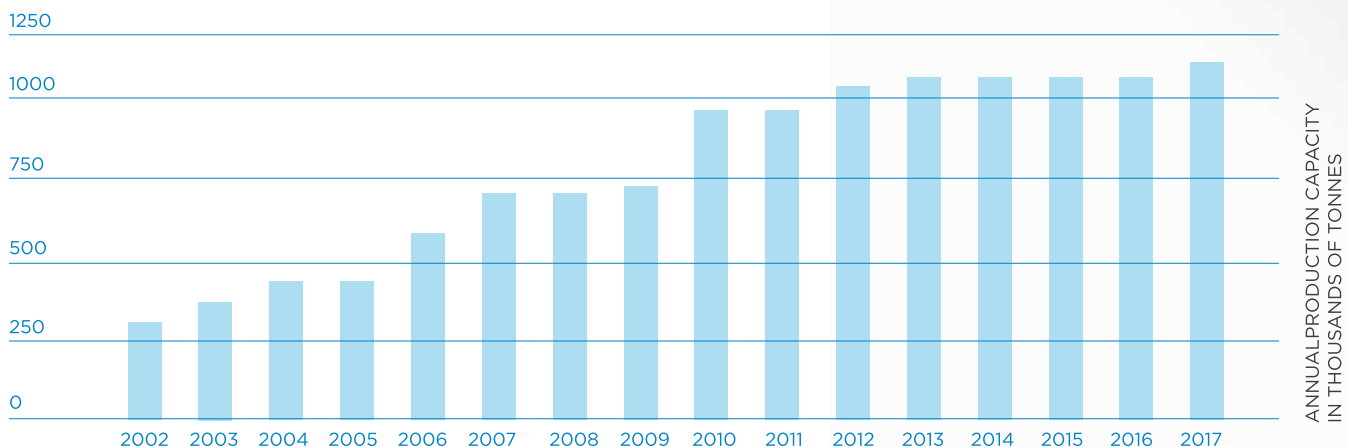

THE SOFIDEL GROUP

Owned by the Stefani and Lazzareschi families
for over 50 years

IN THE WORLD
OF TISSUE

13 COUNTRIES

6,200
EMPLOYEES

6TH | LARGEST MANUFACTURER
IN THE WORLD

2ND | LARGEST MANUFACTURER
IN EUROPE

CONSOLIDATED NET TURNOVER

2,130* M IN SALES:

CAPACITY **HAS DOUBLED** SINCE 2012

ANNUAL PRODUCTION CAPACITY
IN THOUSANDS OF TONNES

* The net sales in the Sofidel Annual Integrated Report are shown in EUR; in this catalog are shown in USD using exchange rate EUR to USD at April 30th 2018