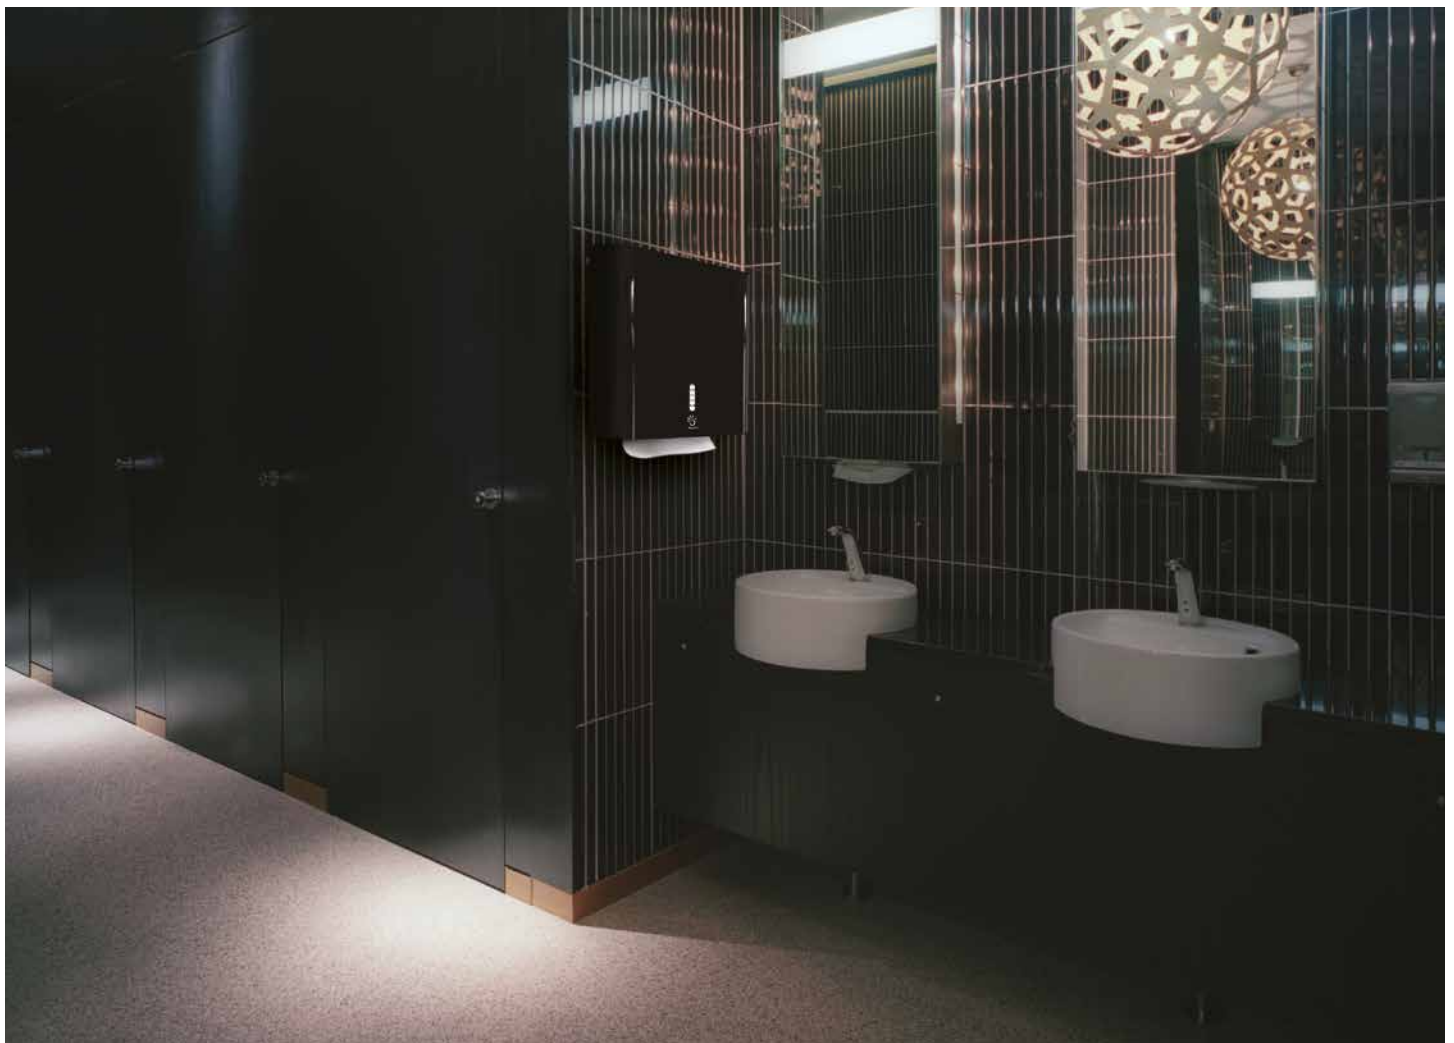

CODE **410205**

PROPRIETARY

HARDWOUND CONFIDENCE
ABS PLASTIC - BLACK

 Dimensions	 Capacity	 Pieces/Pack	 Case/Pallet
17" x 15" x 10.2"	max Ø in 8 x 10.2 H	1x1	n° 28

CODE **410207**

HARDWOUND CONFIDENCE
ABS PLASTIC - BLACK

 Dimensions	 Capacity	 Pieces/Pack	 Case/Pallet
17" x 15" x 10.2"	max Ø in 8 x 10.2 H	1x1	n° 28