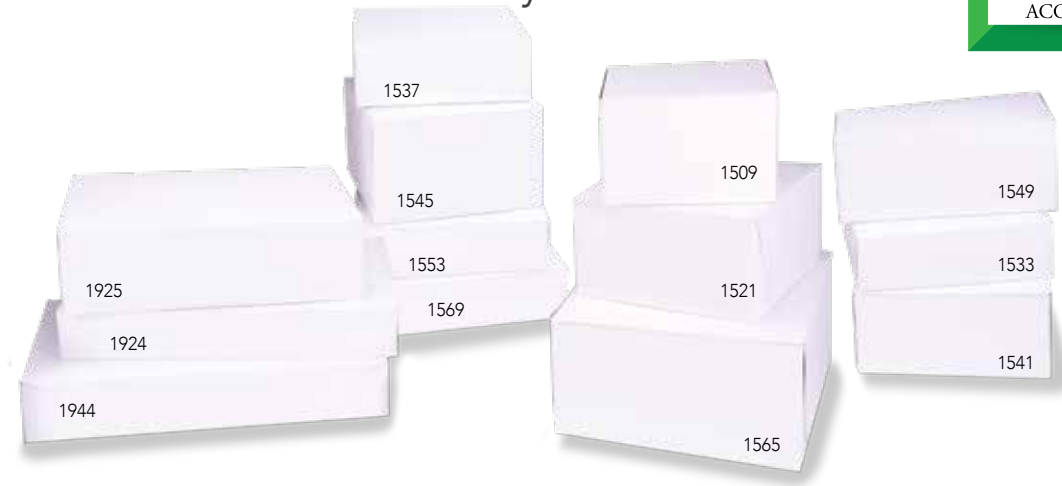

— **STANDARD LINE** of BAKERY BOXES —
Made from a percentage of post-consumer recycled content.

STANDARD BAKERY PACKAGING
lock corner, 1 piece box, tuck top, CRB, poly wrapped

Item #	Size (in)	Size (cm)	Pack	Fits Insert#
1503	6 X 4-1/2 X 2-3/4	15.2 X 11.4 X 7	250	
1505	6 X 6 X 3	15.2 X 15.2 X 7.6	250	
1509	6 X 6 X 4	15.2 X 15.2 X 10.2	250	
1517	7 X 7 X 3	17.8 X 12.7 X 7.6	250	
1521	7 X 7 X 4	17.8 X 17.8 X 10.2	250	
1533	8 X 8 X 2-1/2	20.3 X 20.3 X 6.4	250	10007
1537	8 X 8 X 3	20.3 X 20.3 X 7.6	250	10007
1541	8 X 8 X 4	20.3 X 20.2 X 10.2	250	10007
1545	8 X 8 X 5	20.3 X 20.3 X 12.7	100	10007
1549	9 X 5 X 4	22.9 X 12.7 X 10.2	250	
1553	9 X 9 X 2-1/2	22.9 X 22.9 X 6.4	250	10018
1557	9 X 9 X 3	22.9 X 22.9 X 7.6	250	10018
1561	9 X 9 X 4	22.9 X 22.9 X 10.2	200	10018
1565	9 X 9 X 5	22.9 X 22.9 X 12.7	100	10018
1569	10 X 10 X 2-1/2	25.4 X 25.4 X 6.4	250	10013
1573	10 X 10 X 4	25.4 X 25.4 X 10.2	100	10013
1576	10 X 10 X 5	25.4 X 25.4 X 12.7	100	10013
1579	10 X 10 X 6	25.4 X 25.4 X 15.2	100	10013
1580	11 X 8 X 4	27.9 X 20.3 X 10.2	100	
1583	12 X 9 X 3	30.5 X 22.9 X 7.6	100	
1585	12 X 12 X 4	30.5 X 30.5 X 10.2	100	

Item #	Size (in)	Size (cm)	Pack	Fits Insert#
1587	12 X 12 X 5	30.5 X 30.5 X 12.7	100	
1589	12 X 12 X 6	30.5 X 30.5 X 15.2	50	
1593	14 X 14 X 6	35.6 X 35.6 X 15.2	50	
1595	16 X 16 X 5	40.6 X 40.6 X 12.7	50	
1597	16 X 16 X 6	40.6 X 40.6 X 15.2	50	
1915	10-3/4 X 6-3/4 X 3-5/8	27.3 X 17.1 X 9.2	250	
1924	16 X 11-1/2 X 2-1/2	40.6 X 29.2 X 6.4	100	
1925	14 X 10 X 4	35.6 X 25.4 X 10.2	100	10016
1929	19 X 14 X 4	48.3 X 35.6 X 10.2	50	

lock corner, 1 piece tray or 2 piece box, CRB, poly wrapped

Item #	Size (in)	Size (cm)	Pack
1937	16 X 11 X 3-1/2	40.6 X 27.9 X 8.9	200
1944	17 X 11 X 3	43.2 X 27.9 X 7.6	200
1995	26 X 18-1/2 X 4†	66 X 47 X 10.2†	50

† = full sheet