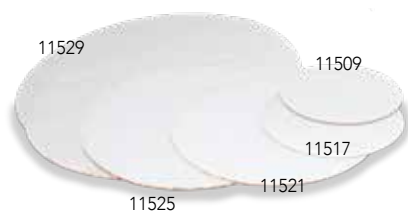

Pizza Liners