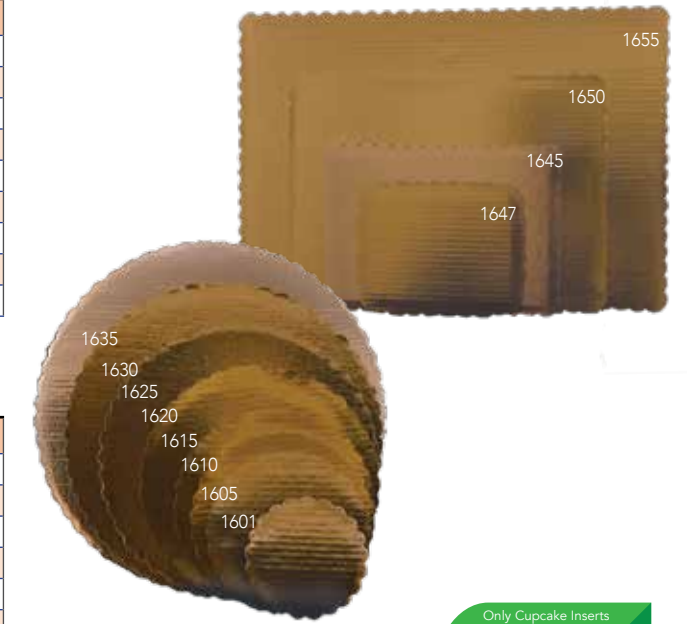

CAKE CIRCLES - WAXED WHITE:
corrugated for cake, packed in corrugated

Item #	Size (in)	Size (cm)	Pack
NEW 11403	6" single wall	15.2	500
NEW 11405	7" single wall	17.8	500
NEW 11409	8" single wall	20.3	500
NEW 11413	9" single wall	22.9	250
NEW 11417	10" single wall	25.4	250
NEW 11421	12" single wall	30.5	250
NEW 11425	14" single wall	35.6	125
NEW 11429	16" single wall	40.6	125

CAKE CIRCLES - BRIGHT WHITE:
corrugated for cake and pizza, grease proof, packed in corrugated

Item #	Size (in)	Size (cm)	Pack
11203	6" single wall	15.2	100
11205	7" single wall	17.8	100
11209	8" single wall	20.3	100
11213	9" single wall	22.9	100
11217	10" single wall	25.4	100
11221	12" single wall	30.5	100
11225	14" single wall	35.6	100
11229	16" single wall	40.6	100
11233	18" single wall	45.7	100

CAKE CIRCLES - MOTTLED WHITE:
corrugated for cake and pizza, packed in corrugated

Item #	Size (in)	Size (cm)	Pack
11303	6" single wall	15.2	100
11305	7" single wall	17.8	100
11309	8" single wall	20.3	100
11313	9" single wall	22.9	100
11317	10" single wall	25.4	100
11319	11" single wall	27.9	100
11321	12" single wall	30.5	100
11325	14" single wall	35.6	100
11327	15" single wall	38.1	100
11329	16" single wall	40.6	100
11333	18" single wall	45.7	100
NEW 11337	20" single wall	50.8	100

CAKE PADS - WAXED WHITE:
corrugated for cake, packed in corrugated

Item #	Size (in)	Size (cm)	Pack
NEW 11449	14 X 10^ single wall	35.6 X 25.4^	100
NEW 11453	19 X 14* single wall	48.3 X 35.6*	50
NEW 11454	19 X 14* double wall	48.3 X 35.6*	30
NEW 11457	25-1/2 X 17-1/2† single wall	64.8 X 44.5†	50
NEW 11458	25-1/2 X 17-1/2† double wall	64.8 X 44.5†	30

CAKE PADS - BRIGHT WHITE:
corrugated for cake, grease proof, packed in corrugated