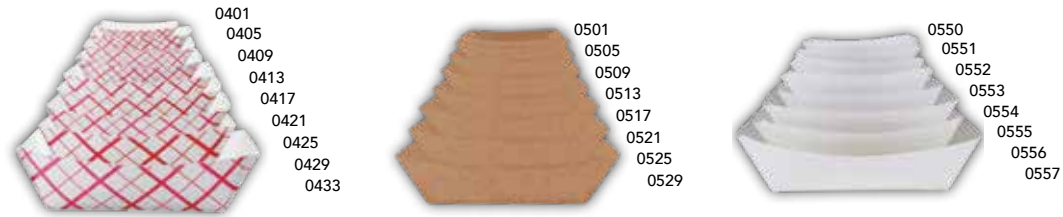

FOOD TRAYS: 1 piece, tray, nested, packed in corrugated

Size	SOUTHLAND™ - SBS	ECO - KRAFT	WHITE - SBS	Pack
#25 (1/4 lb.)	0401	0501	0550	4 x 250 = 1000
#40 (6 oz.)	0405	0505	0551	4 x 250 = 1000
#50 (1/2 lb.)	0409	0509	0552	4 x 250 = 1000
#100 (1 lb.)	0413	0513	0553	4 x 250 = 1000
#200 (2 lb.)	0417	0517	0554	4 x 250 = 1000
#250 (2-1/2 lb.)	0421	0521	0555	2 x 250 = 500
#300 (3 lb.)	0425	0525	0556	2 x 250 = 500
#500 (5 lb.)	0429	0529	0557	2 x 250 = 500
#1000 (10 lb.)	0433	NA	NA	2 x 125 = 250

FOOD TRAY DIMENSIONS CHART

Tray Size	TOP		BOTTOM		Depth
	Length	Width	Length	Width	
# 25	4	2-11/16	3-1/16	1-13/16	1-1/32
# 40	4-19/64	2-55/64	3-5/16	1-15/16	1-3/32
# 50	4-37/64	3-9/64	3-7/16	2-1/16	1-17/64
# 100	5-5/32	3-17/32	3-13/16	2-1/4	1-1/2
# 200	5-27/32	3-29/32	4-1/2	2-5/8	1-1/2
# 250	6-35/64	4-39/64	5	3-1/8	1-47/64
# 300	7	4-7/8	5-1/4	3-3/16	1-31/32
# 500	8-21/32	5-15/32	6-3/4	3-5/8	2-9/64
# 1000	9-27/32	6-31/32	7-1/4	4-3/8	2-31/64

FOOD TRAY SLEEVES*:

1 piece, CCK, packed in corrugated

Item #	Size (in)	Pack
070300	#300 (3 lb.)	250
070500	#500 (5 lb.)	250

*trays sold separately