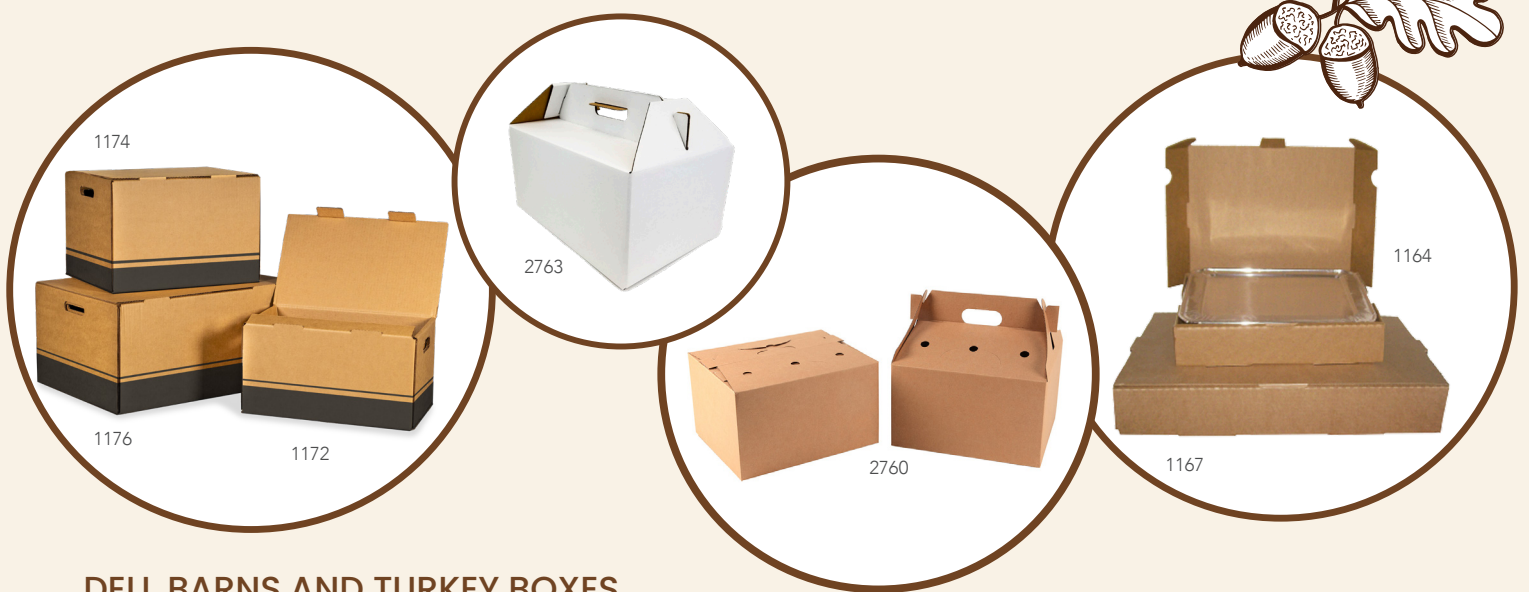

ALL ITEMS
AVAILABLE
.....
FALL 2022

GET READY FOR THE HOLIDAYS

Stock up now on your Deli, Barn and Turkey boxes with SCT. We carry a wide range of packaging, designed to showcase your product and meet all of your holiday needs. **Contact your Southern Champion Tray Sales Representative** for additional item availability.

DELI, BARNS AND TURKEY BOXES

1 piece, corrugated

ITEM #	DESCRIPTION /SIZE (in)	COLOR	PACK	WEIGHT	CUBE	PALLET CT
1164	½ STEAM TABLE PAN TRANSPORT BOX / 12-3/4 X 10-1/2 X 2-1/2	KRAFT	25	9.50	1.04	42
1167	FULL STEAM TABLE PAN TRANSPORT BOX / 20-3/4X12-7/8X3-1/4	KRAFT	25	19.00	3.99	28
1172	MEDIUM DELI/TURKEY BOX / 17 X 10-3/4 X 9	KRAFT-PRINTED	25	27.00	3.95	20
1174	LARGE DELI/TURKEY BOX / 17 X 13-1/2 X 11-1/4	KRAFT-PRINTED	15	25.33	3.26	30
1176	XL DELI/TURKEY BOX / 23 X 16 X 11	KRAFT-PRINTED	10	32.00	3.78	45
2760	CATERING BARN BOX / 12-15/16 X 10-11/16 X 7-5/8	KRAFT-PLAIN	36	25.60	2.23	20
2763	CATERING BARN BOX / 18 X 12 X 9	WHITE-PLAIN	25	26.60	3.95	24